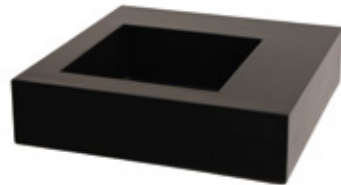

## Colours + Finishes

**BS4800 and RAL Classic:** Full colour range in polished gloss, satin, matt and textured matt finishes.

**Standard colours:** All finishes.

**Polished Metallics:** All finishes.

**Textured Metallics:** All finishes.

**Polished Pearlescents:** All finishes.

**Polished Stardust:** All finishes.

**Natural:** All finishes.

**Dapple:** All finishes.

See page 275 for all colour and finish options.

Gold, Silver +  
Colour leaf finishes  
available\*

\*excludes ceramic style bowls

vegas

**VEGA01** 400 x 400 x 100mm

phoenix

**PHNX01** 500 x 250 x 120mm  
Raised by 1cm in the middle to give a floating effect

dallas

**DALL01** 300 x 300 x 120mm  
Raised by 1cm in the middle to give a floating effect

# hanging basket

Half sphere, round baskets and deeper flat base models for easy planting and longer watering period. Can be supplied with tanker irrigation and hole pre-cut in the sides if required. Available in any colour and suitable for interior and exterior use.