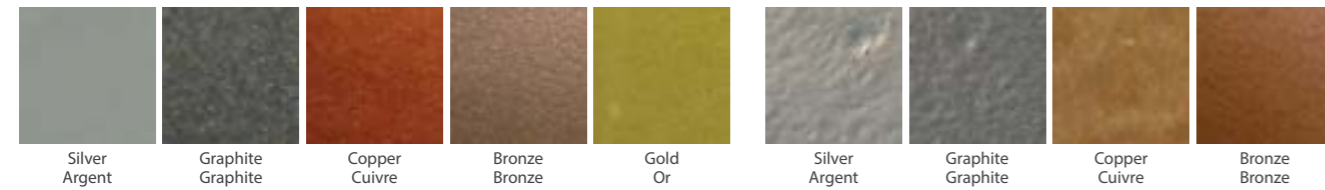

Polished Metallics - Métallique polie