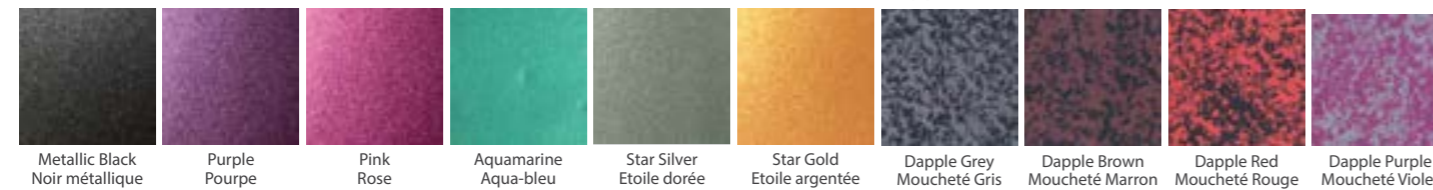

Polished Stardust - Stardust polie