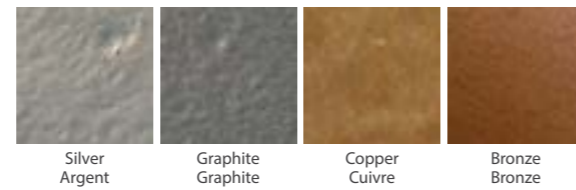

Textured Metallics - Métallique texturée