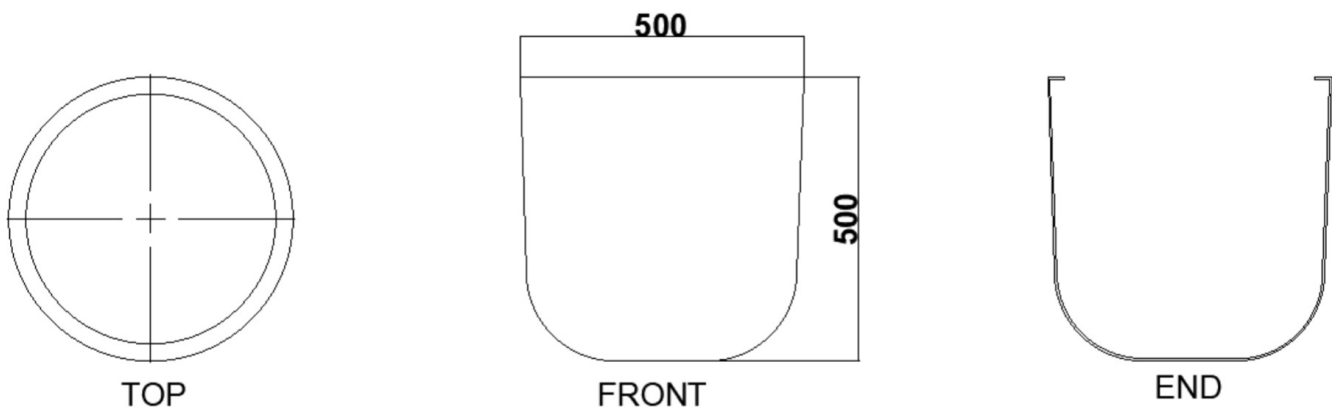

## Specification Sheet

**Product** - Gair, GAIR01

**Product Range** - Cityscape

**Product Dimensions (Dia x H)** - 500 x 500 mm

**Product Description** - Professional grade commercial landscape plant container

### Product Dimensions (mm)