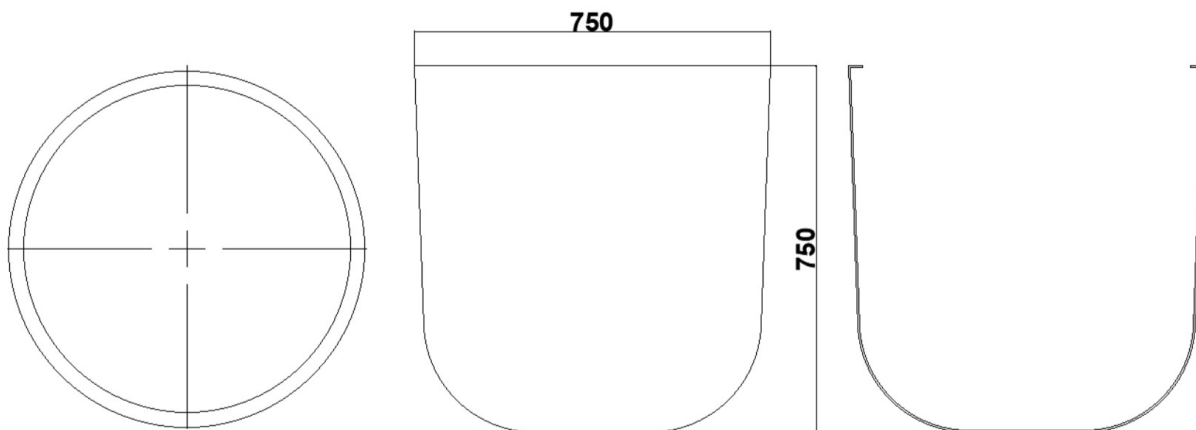

## Specification Sheet

**Product** - Gair, GAIR02

**Product Range** - Cityscape

**Product Dimensions (Dia x H)** - 750 x 750 mm

**Product Description** - Professional grade commercial landscape plant container

### Product Dimensions (mm)