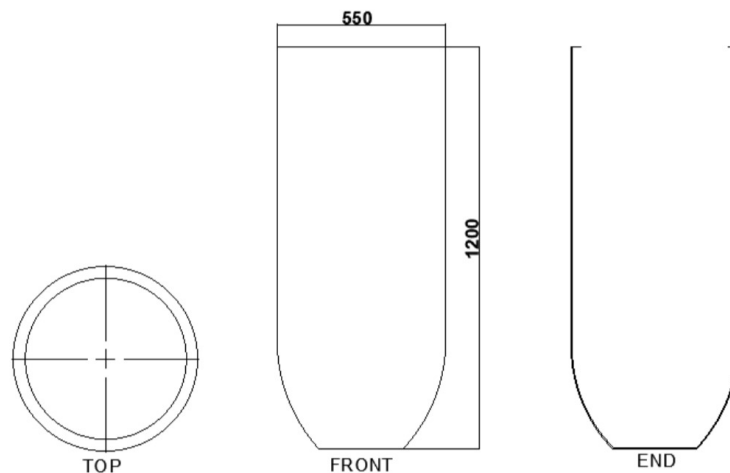

## Specification Sheet

**Product** - Tulla, TULL03

**Product Range** - Cityscape

**Product Dimensions (Dia x H)** - 550 x 1200 mm

**Product Description** - Professional grade commercial landscape plant container

### Product Dimensions (mm)