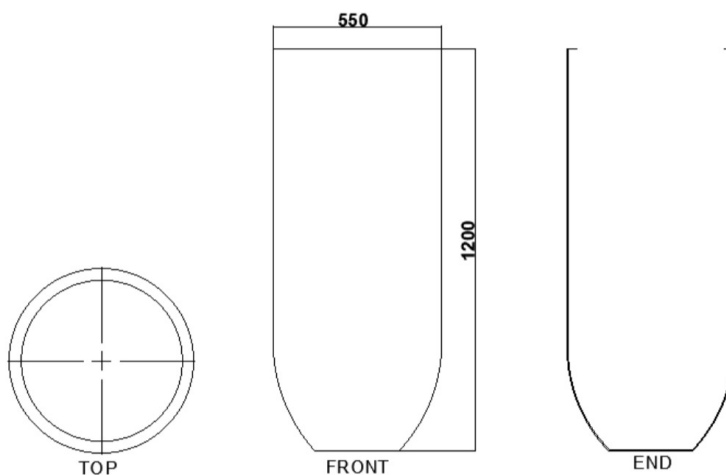

## Specification Sheet

**Product** - Tulla, TULL03

**Product Range** - Cityscape

**Product Dimensions (Dia x H)** - 550 x 1200 mm

**Product Description** - Professional grade commercial landscape plant container

### Product Dimensions (mm)