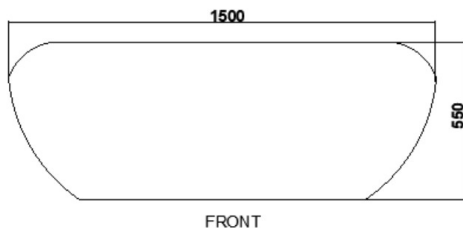

Product Dimensions (mm)