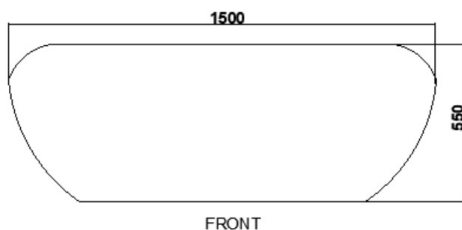

Product Dimensions (mm)