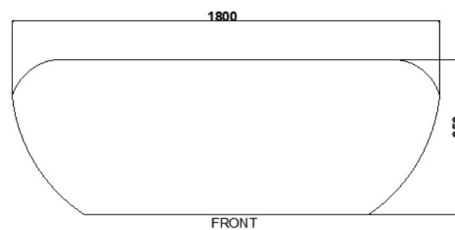

Product Dimensions (mm)