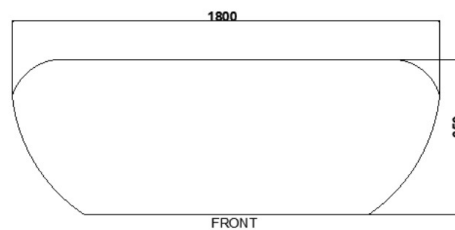

## Specification Sheet

**Product** - Mora, MORA04

**Product Range** - Cityscape

**Product Dimensions (Dia x H)** - 1800 x 650 mm

**Product Description** - Professional grade commercial landscape plant container

### Product Dimensions (mm)