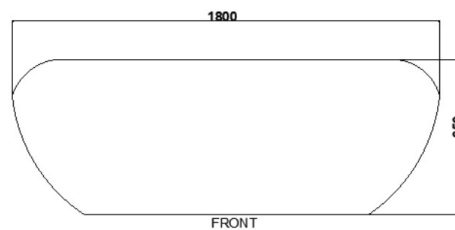

Product Dimensions (mm)