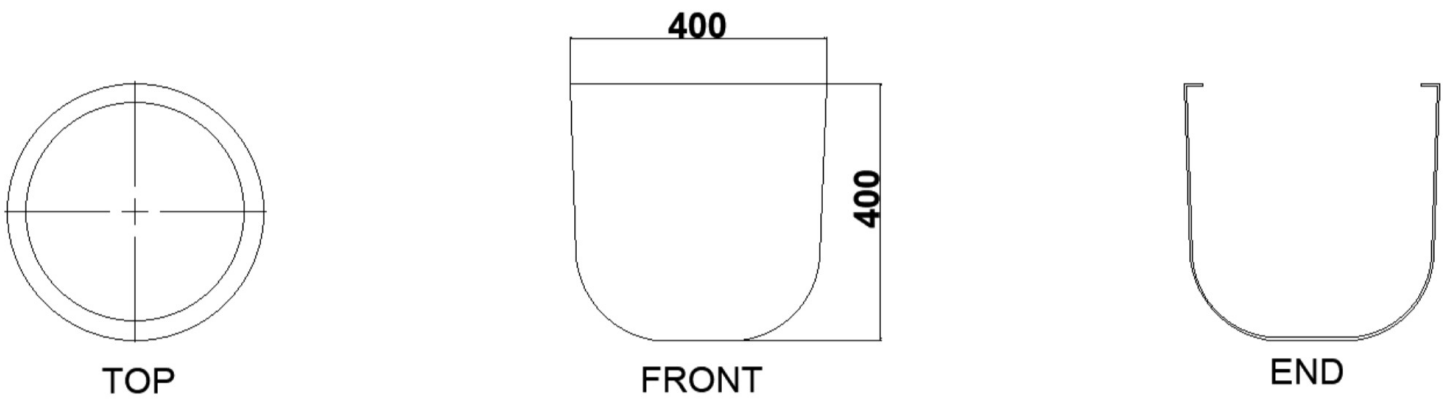

## Specification Sheet

**Product** - Gair, GAIR07

**Product Range** - Cityscape

**Product Dimensions (Dia x H)** - 400 x 400 mm

**Product Description** - Professional grade commercial landscape plant container

### Product Dimensions (mm)